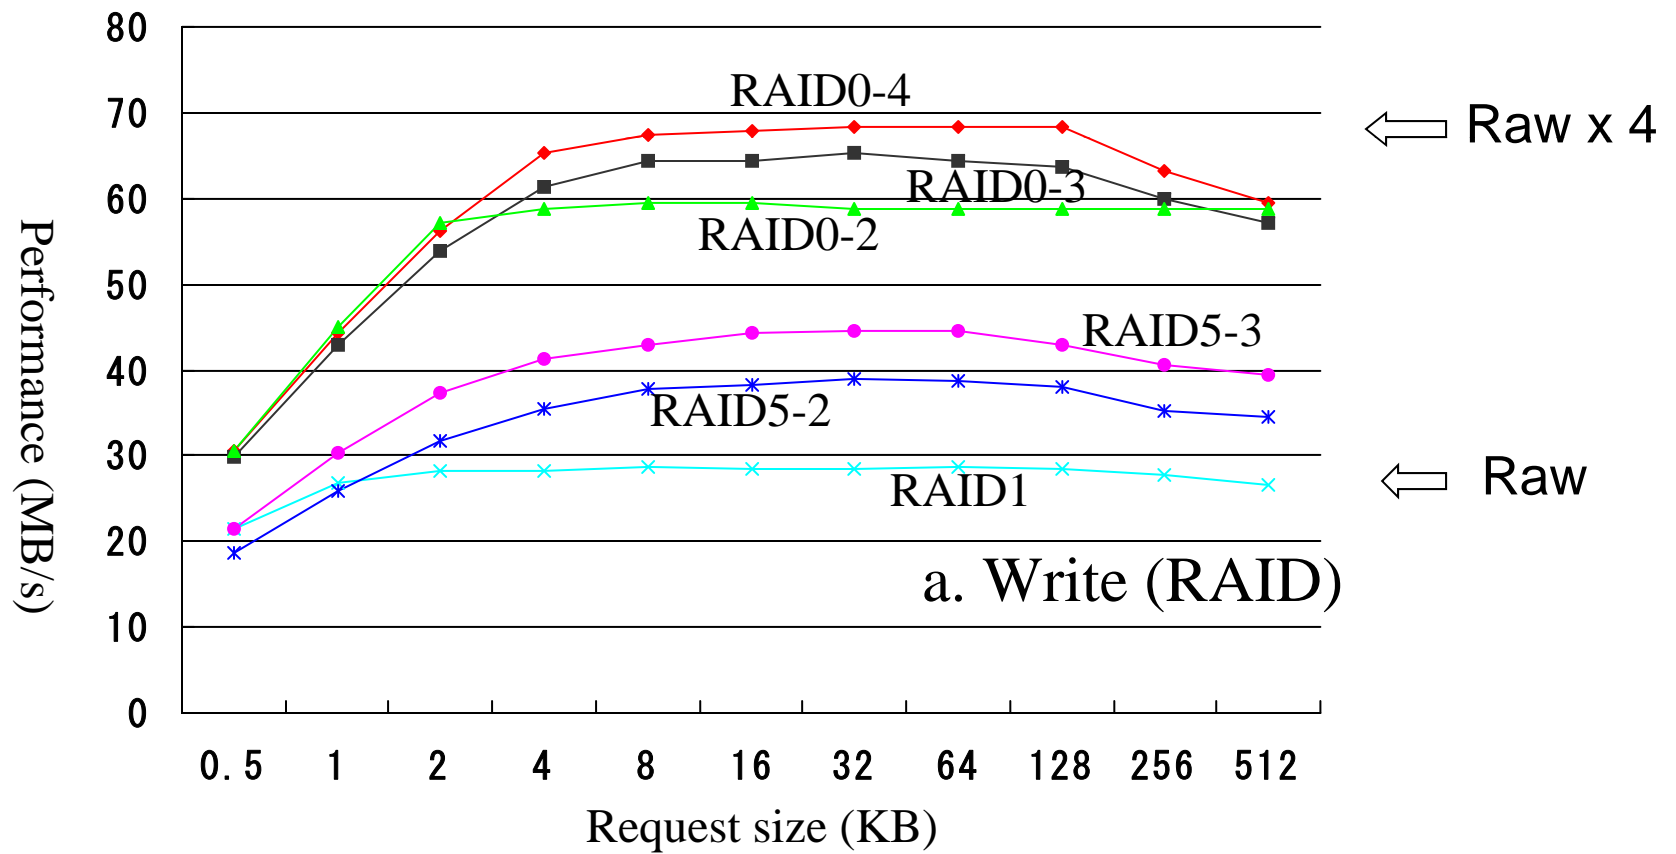

A New Software RAID Technology

- Single Address Translation
- Aggressive Caching
- Dynamic RAID type Selection
- Single Exclusive Control
- Policy Based Placement

Preliminary Performance Results

Write Performance(100MB)

Preliminary Performance Results