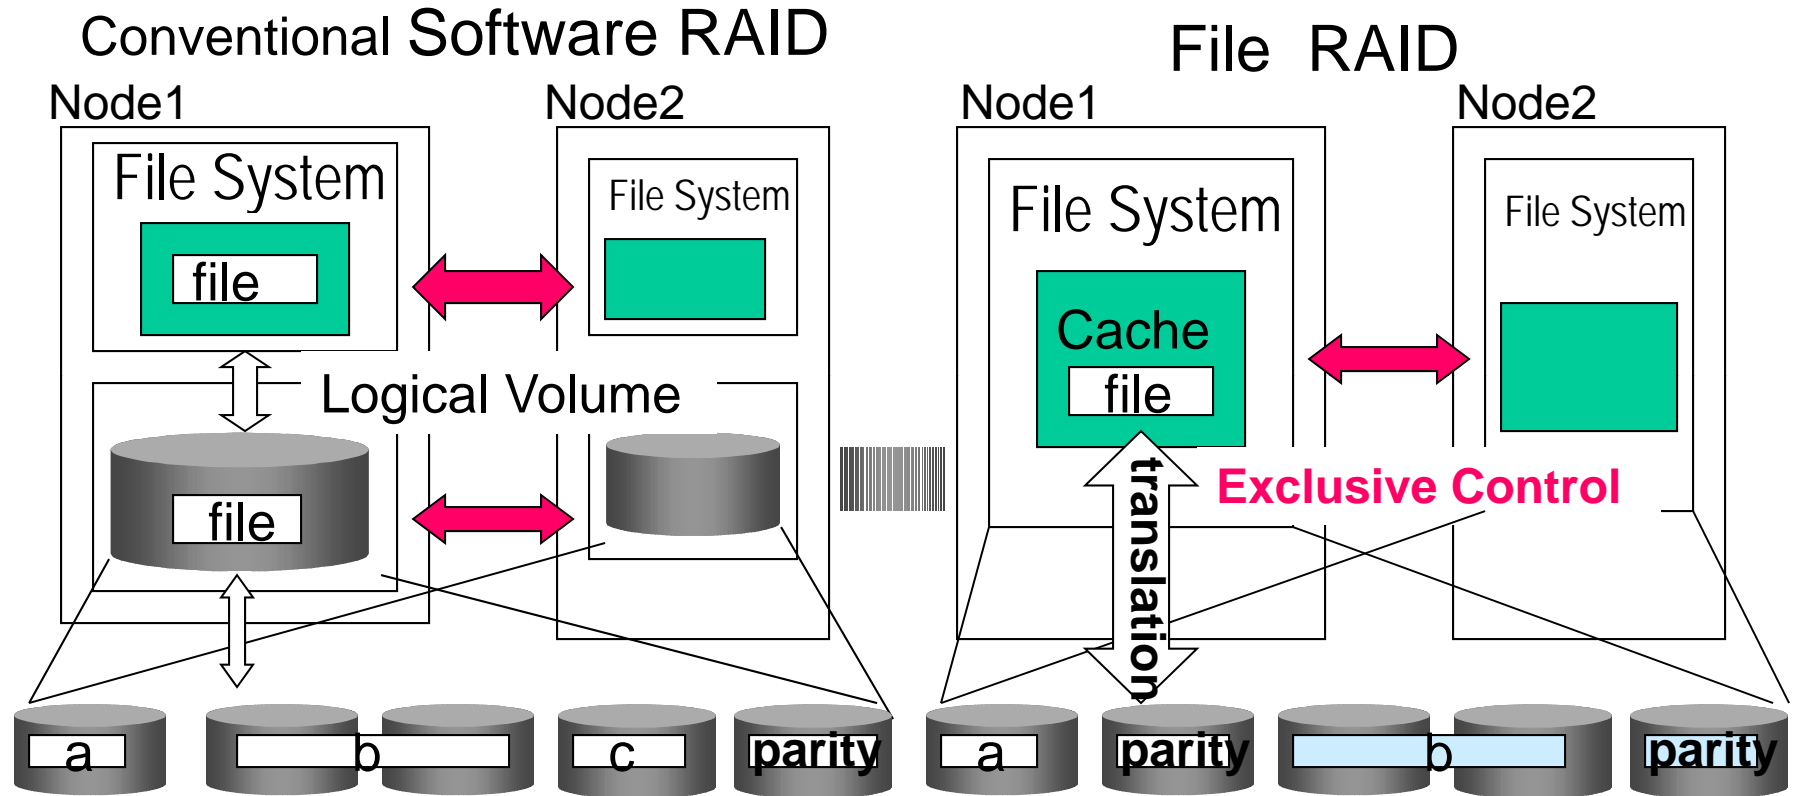

A New Software RAID Technology

- Single Address Translation
- Aggressive Caching
- Dynamic RAID type Selection
- Single Exclusive Control
- Policy Based Placement

Preliminary Performance Results

Write Performance(100MB)